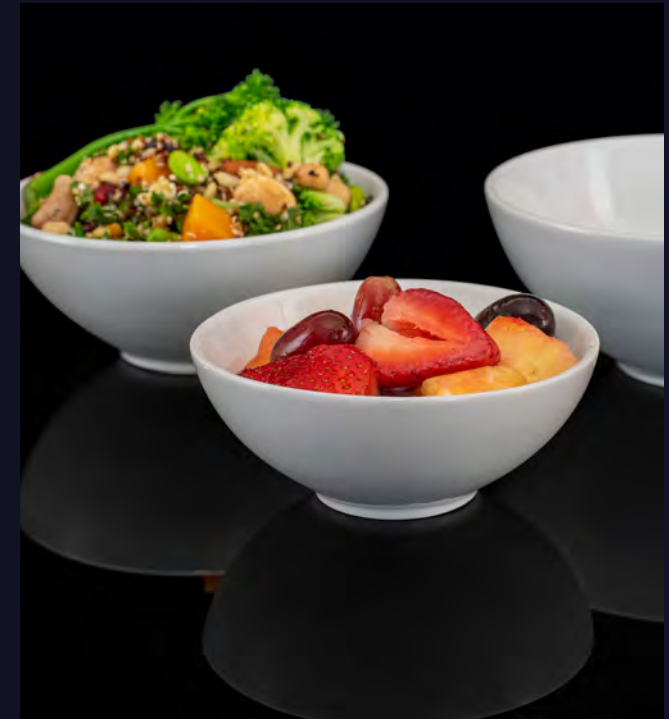

Flared Bowls

05	BN458	12cm / 4.75" - 425ml / 15fl oz	Case Qty 6
06	BN460	16cm / 6.25" - 625ml / 22 fl oz	Case Qty 6