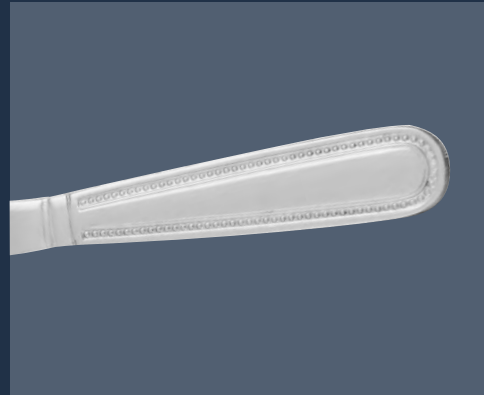

Signature
STEEL

Economy Harley

- 12 **PRAB995** Harley Table Knife Case Qty 48
- 13 **PRAB996** Harley Table Fork Case Qty 48
- 14 **PRAB997** Harley Dessert Spoon Case Qty 48
- 15 **PRAB998** Harley Tea Spoon Case Qty 48

Signature
STEEL

SIGNATURE STEEL

The Signature Steel ranges are a collection of 18/0 stainless steel patterns, providing an excellent balance between quality and value for money. They are ideal for high volume operations working to a tight budget.