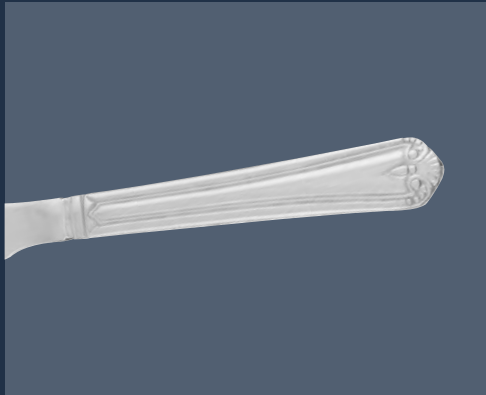

SIGNATURE STEEL

The Signature Steel ranges are a collection of 18/0 stainless steel patterns, providing an excellent balance between quality and value for money. They are ideal for high volume operations working to a tight budget.

Jesmond

18/0
Stainless Steel

AB764 Table Knife (S/H)	Case Qty 12
AB738 Table Fork	Case Qty 12
AB744 Dessert Knife (S/H)	Case Qty 12
AB740 Dessert Fork	Case Qty 12
AB741 Dessert Spoon	Case Qty 12
AB742 Soup Spoon	Case Qty 12
AB743 Tea Spoon	Case Qty 12

Rattail

18/0
Stainless Steel

AD509 Table Knife (S/H)	Case Qty 12
AD510 Table Fork	Case Qty 12
AD511 Dessert Knife (S/H)	Case Qty 12
AD512 Dessert Fork	Case Qty 12
AD513 Dessert Spoon	Case Qty 12
AD514 Soup Spoon	Case Qty 12
AD515 Tea Spoon	Case Qty 12

Kings

18/0
Stainless Steel

A7389 Table Knife (H/H)	Case Qty 12
AB736 Table Knife (S/H)	Case Qty 12
AB720 Table Fork	Case Qty 12
AB721 Table Spoon	Case Qty 12
A7392 Dessert Knife (H/H)	Case Qty 12
AB737 Dessert Knife (S/H)	Case Qty 12
AB722 Dessert Fork	Case Qty 12
AB723 Dessert Spoon	Case Qty 12
AB724 Soup Spoon	Case Qty 12
AB725 Tea Spoon	Case Qty 12
AB726 Coffee Spoon	Case Qty 12
A1336 Cake Fork	Case Qty 12
A0878 Steak Knife (S/H)	Case Qty 12

Baguette

18/0
Stainless Steel

AB589 Table Knife	Case Qty 12
AB590 Table Fork	Case Qty 12
AB592 Dessert Knife	Case Qty 12
AB593 Dessert Fork	Case Qty 12
AB594 Dessert Spoon	Case Qty 12
AB595 Soup Spoon	Case Qty 12
AB596 Tea Spoon	Case Qty 12