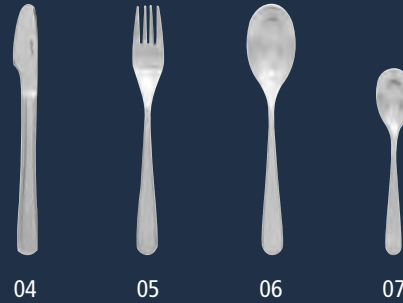

Complies with airport air side regulations for "Sharps & Tools"

Plaza Aviation

- 01 **AB633** Plaza Aviation Table Knife Case Qty 12
- 02 **AB634** Plaza Aviation Table Fork Case Qty 12
- 03 **AB635** Plaza Aviation Table Spoon Case Qty 12