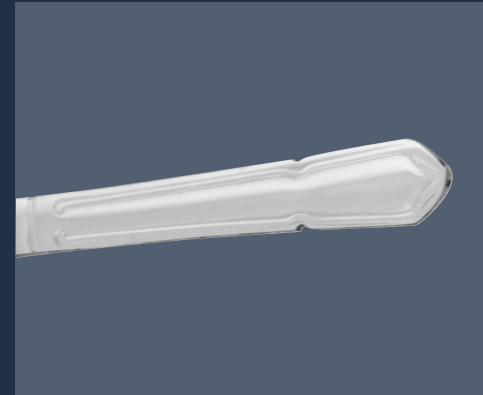

Signature
STEEL

SIGNATURE STEEL

The Signature Steel ranges are a collection of 18/0 stainless steel patterns, providing an excellent balance between quality and value for money. They are ideal for high volume operations working to a tight budget.