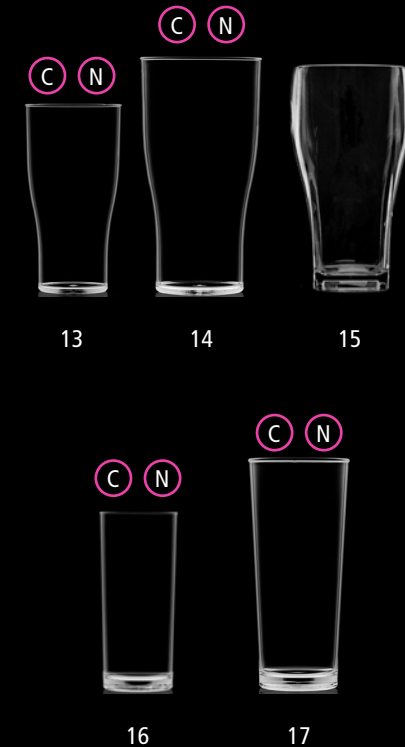

POLYCARBONATE DRINKWARE

ARGON TUMBLERS

- | | | | | | | | |
|----|--------------|--|-------------|----|--------------|--|-------------|
| 01 | CB080 | Ultra Stemless Wine 17oz, 50cl | Case Qty 12 | 09 | CB067 | Bulb Tumbler 8oz, 25cl | Case Qty 48 |
| 02 | CB079 | Ultra Stemless Wine 29oz, 85cl | Case Qty 12 | 10 | CF046 | Hiball 12oz, 34cl | Case Qty 36 |
| 03 | CB066 | Tall HiBall 10oz, 29cl | Case Qty 36 | 11 | CC777 | Hiball 12oz, 34cl - 1/2 Pint CE Marked | Case Qty 48 |
| 04 | CB064 | Tall Tumbler 12 $\frac{3}{4}$ oz, 36cl | Case Qty 36 | 12 | CF397 | Hiball 6oz, 17.7cl | Case Qty 36 |
| 05 | C9151 | Tumbler 9oz, 27cl | Case Qty 36 | | | | |
| 06 | C9152 | Tumbler 10oz, 29cl CE Marked | Case Qty 36 | | | | |
| 07 | C9153 | Tumbler 12oz, 35cl | Case Qty 36 | | | | |
| 08 | CD650 | Tumbler 14oz, 40cl | Case Qty 24 | | | | |

NEON - BEER

- | | | | |
|----|--------------|--|-------------|
| 13 | C7167 | Neon Tulip Nucleated 1/2 Pint CE Marked | Case Qty 48 |
| 14 | C7166 | Neon Tulip Nucleated 1 Pint CE Marked | Case Qty 48 |
| 15 | CB069 | Neon Bulb Pint Glass 20oz, 58cl | Case Qty 48 |
| 16 | CF394 | Hiball Nucleated 10oz CE Marked | Case Qty 36 |
| 17 | CF393 | Neon Straight Nucleated 1 Pint CE Marked | Case Qty 24 |

(C) = CE Marked **(N)** = Nucleated

POLYCARBONATE DRINKWARE

XENON - COCKTAIL/PARTY

01

01 **CF370** Gin Balloon 25.7oz, 76cl

Case Qty 24

KRYPTON WINE

02