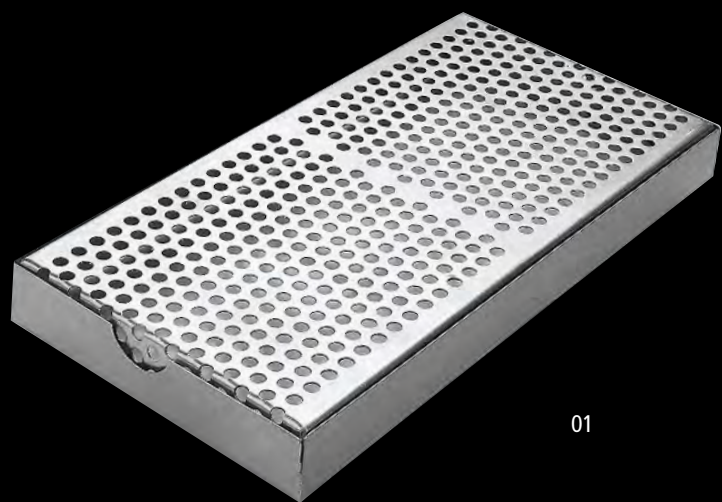

BAR TRAY

01

BAR TRAY

01 D2624 Drainer / Drip Tray, 30 x 15cm - Stainless Steel

Case Qty 1

POURERS & SHAKERS

POURERS & SHAKERS

01 **D2661*** 'Freeflow' Bottle Pourer - High Speed Pourer Chrome with Polycork (Not suitable for acidic liquors) Case Qty 1