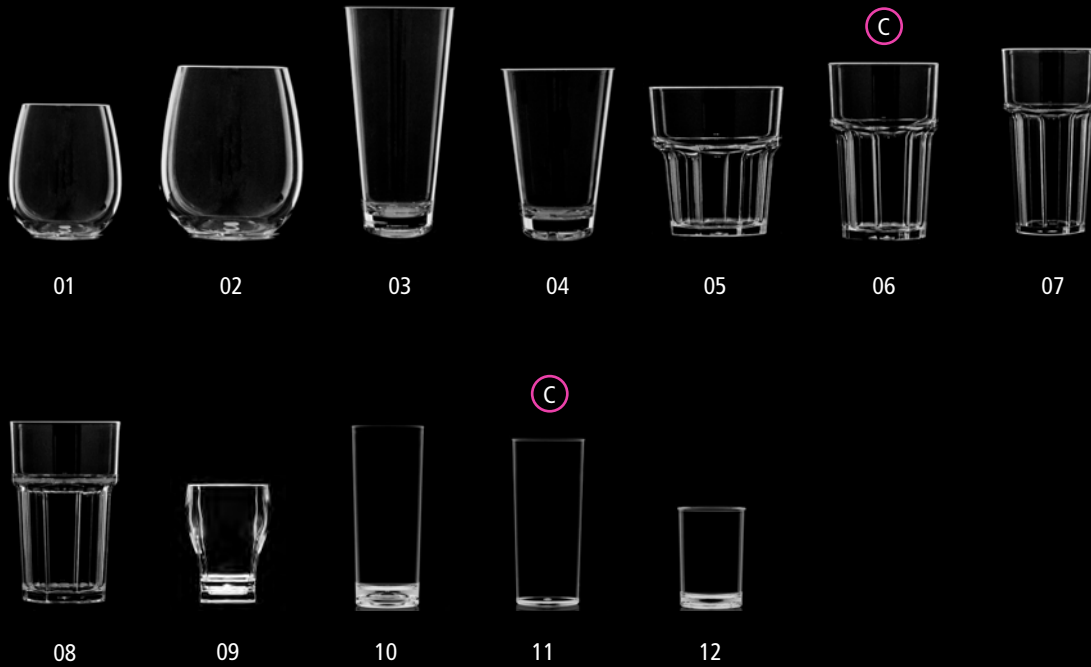

POLYCARBONATE DRINKWARE

ARGON TUMBLERS

01	CB080	Ultra Stemless Wine 17oz, 50cl	Case Qty 12	09	CB067	Bulb Tumbler 8oz, 25cl	Case Qty 48
02	CB079	Ultra Stemless Wine 29oz, 85cl	Case Qty 12	10	CF046	Hiball 12oz, 34cl	Case Qty 36
03	CB066	Tall HiBall 10oz, 29cl	Case Qty 36	11	CC777	Hiball 12oz, 34cl - 1/2 Pint CE Marked	Case Qty 48
04	CB064	Tall Tumbler 12$\frac{3}{4}$oz, 36cl	Case Qty 36	12	CF397	Hiball 6oz, 17.7cl	Case Qty 36
05	C9151	Tumbler 9oz, 27cl	Case Qty 36				
06	C9152	Tumbler 10oz, 29cl CE Marked	Case Qty 36				
07	C9153	Tumbler 12oz, 35cl	Case Qty 36				
08	CD650	Tumbler 14oz, 40cl	Case Qty 24