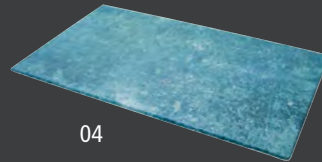

STRATA PLATTERS

STRATA PLATTERS

Add a touch of class with the light, stylish and durable Strata platters. With its beautiful pattern and texture available in a range of sizes, Strata brings a real sense of theatre to any food presentation.

01

02

03

PLATTERS

- 01 DF803 12" x 12", 30.5 x 30.5cm
- 02 DF804 15" x 8", 38 x 20cm
- 03 DF805 20" x 10", 50 x 25cm

WHEN ORDERING

*Please quote the product code followed by the appropriate suffix for the colour required.

Souk - GY

Teak - TK

Anthracite - GE

Sandstone - SA

GN PLATTERS

- 04 DH187 1/1 GN - 53 x 32.5cm
- 05 DH188 2/4 GN - 53 x 16.2cm
- 06 DH189 1/3 GN - 32.5 x 17.6cm
- 07 DH190 1/2 GN - 32.5 x 26.5cm

WHEN ORDERING

*Please quote the product code followed by the appropriate suffix for the colour required.

Cobalt - BG

Anthracite - GE

Cobalt - Distressed Urban

04

05

06

07