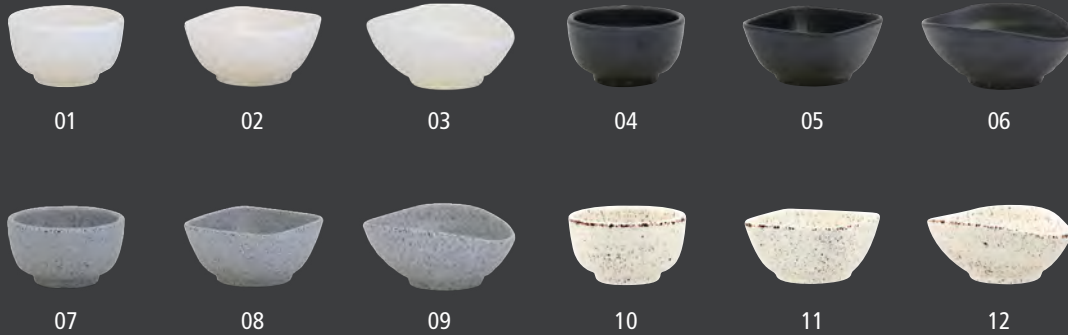

MARTELLO BOWLS & PLATTERS

A collection of textured matt melamine pieces designed to add ultimate style to food presentation. Available in four subtle shades of white, black, grey and sand - mix and match the shapes together to elevate the display to another level.

- 01 **DI635** White Square Bowl 20 x 20cm, 2L
- 02 **DI631** White Square Bowl 24 x 24cm, 3.5L
- 03 **DI636** Black Square Bowl 20 x 20cm, 2L
- 04 **DI632** Black Square Bowl 24 x 24cm, 3.5L
- 05 **DI637** Grey Square Bowl 20 x 20cm, 2L
- 06 **DI633** Grey Square Bowl 24 x 24cm, 3.5L

- 07 **DI641** Grey Rectangle Platter 33 x 23cm
- 08 **DI645** Grey Square Platter 28 x 28cm

PICCOLO MINIATURES

PICCOLO MINIATURES

Add a little wow with Mirage Piccolo Miniatures! A collection of petite pieces with a matt finish which will complement any concept.

Available in four colours of white, black and stunning grey and sand speckle, Piccolo is the perfect choice for sides, dips, sauces, and those mini portions too.

- 01 **DI657** White Mini Round Bowl 6cm, 2oz
- 02 **DI660** White Mini Square Bowl 7cm, 3.5oz
- 03 **DI663** White Mini Organic Bowl 8.5 x 7cm, 3.5oz
- 04 **DI658** Black Mini Round Bowl 6cm, 2oz
- 05 **DI661** Black Mini Square Bowl 7cm, 3.5oz
- 06 **DI664** Black Mini Organic Bowl 8.5 x 7cm, 3.5oz