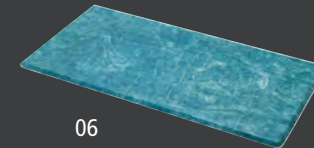

STRATA PLATTERS

STRATA PLATTERS

Add a touch of class with the light, stylish and durable Strata platters. With its beautiful pattern and texture available in a range of sizes, Strata brings a real sense of theatre to any food presentation.

01

02

03

PLATTERS

- 01 DF803 12" x 12", 30.5 x 30.5cm
- 02 DF804 15" x 8", 38 x 20cm
- 03 DF805 20" x 10", 50 x 25cm

WHEN ORDERING

*Please quote the product code followed by the appropriate suffix for the colour required.

Souk - GY

Teak - TK

Anthracite - GE

Sandstone - SA

GN PLATTERS

- 04 DH187 1/1 GN - 53 x 32.5cm
- 05 DH188 2/4 GN - 53 x 16.2cm
- 06 DH189 1/3 GN - 32.5 x 17.6cm
- 07 DH190 1/2 GN - 32.5 x 26.5cm

WHEN ORDERING

*Please quote the product code followed by the appropriate suffix for the colour required.

Cobalt - BG

Anthracite - GE

04

05

06

07