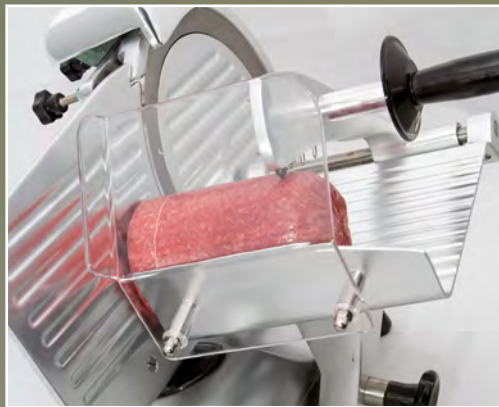

Code	Size (W x H)	Pack
MNI-BL-KR	Black Easel - 15 x 24 Board - 15 x 13cm	1

Code	Size (W x H)	Pack
SBS-B-MNI	15 x 24cm	1

Code	Size (W x H)	Pack
FBT-CARRY	21 x 33.5cm	1

GenWare

Mood Board

GenWare

Mood Board

Nevilles Head Office