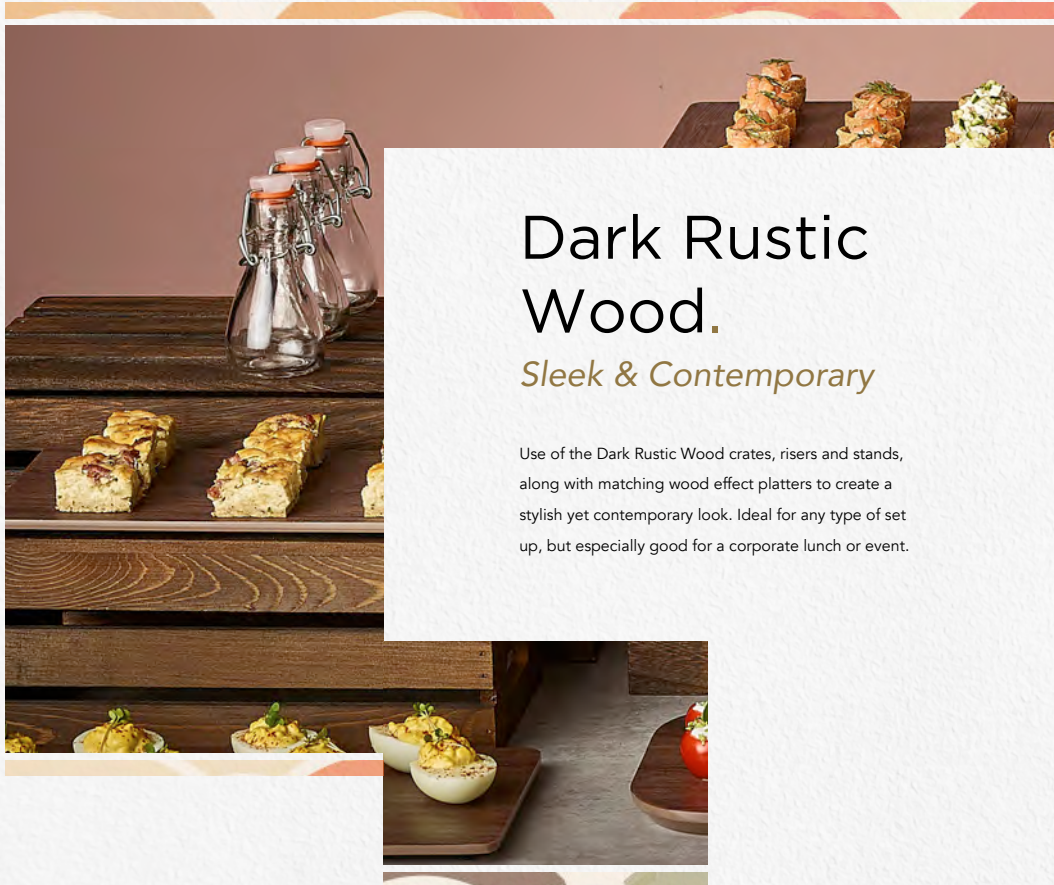

Code	Size (L x W)	Pack
MBL-3226W	GN 1/2 - 32 x 26cm	1

Code	Size (Ø)	Pack
MBL-33W	33cm	1

Code	Size (Ø x H)	Pack
WCC10W	10 x 13cm	1

Dark Rustic Wood.

Sleek & Contemporary

Use of the Dark Rustic Wood crates, risers and stands, along with matching wood effect platters to create a stylish yet contemporary look. Ideal for any type of set up, but especially good for a corporate lunch or event.