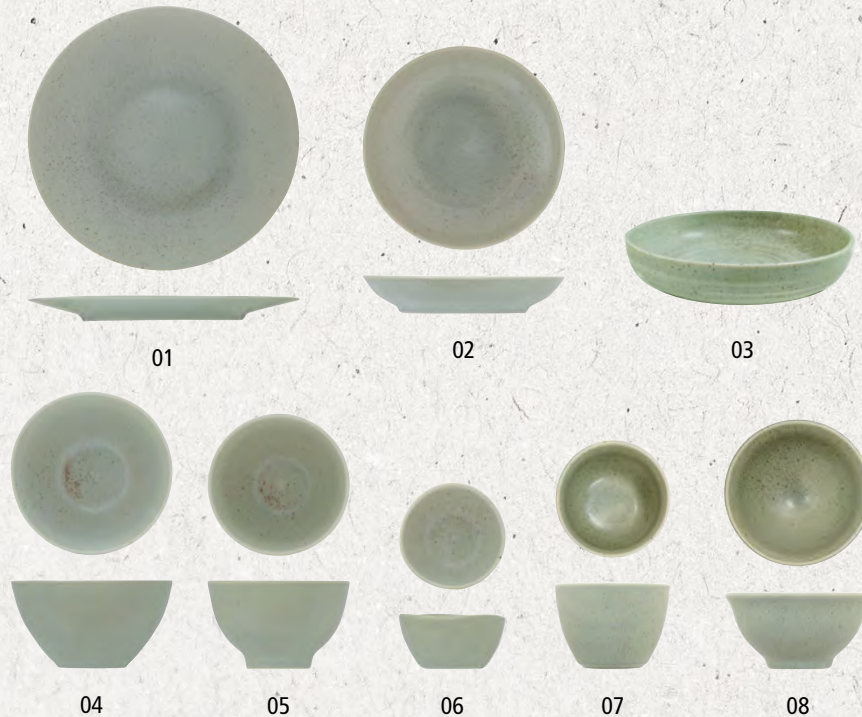

15

Saucer Compatibility Guide
 BL110 Fits BL104, BL109 & BL111
 BM947 Fits BM946

SERENE COLLECTION

SERENE COLLECTION

With a natural and calm tone, the Serene collection of genuine vitrified stoneware from Artisan captures the essence of rustic tableware with more than a hint of elegance. Satin finish glaze in pale sage and with reactive rust flecks, Serene provides a background that compliments rather than fights your presentation.

PLATES

01	BL143	Coupe Plate 12 $\frac{3}{8}$ " , 32cm	Case Qty 3
02	BL144	Coupe Plate 10 $\frac{5}{8}$ " , 27.5cm	Case Qty 4
02	BL145	Coupe Plate 8 $\frac{1}{4}$ " , 21cm	Case Qty 6
02	BL149	Coupe Plate 6 $\frac{1}{3}$ " , 16cm	Case Qty 6