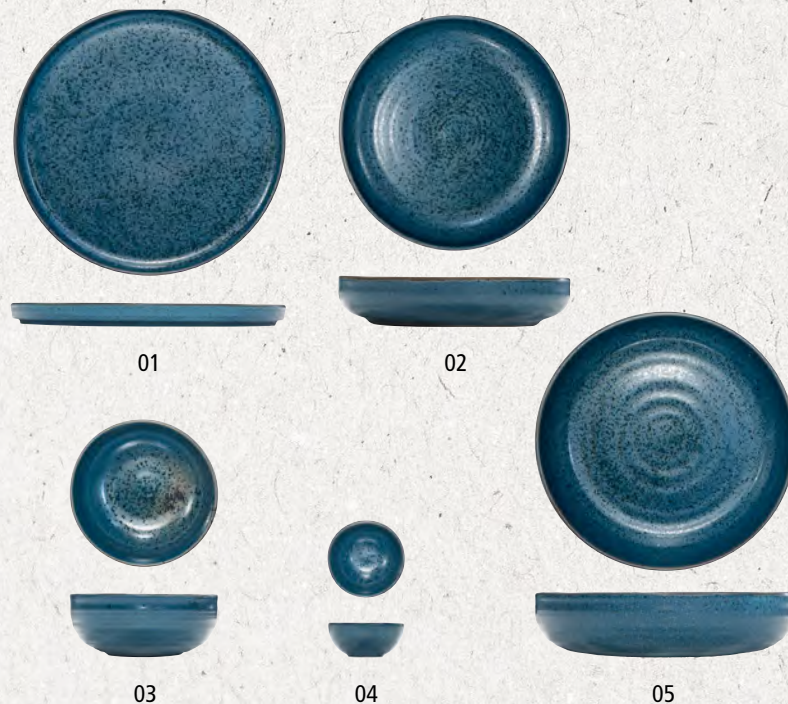

TEMPEST COLLECTION

PLATES

01	BQ917	Dinner Plate 10$\frac{1}{8}$" , 26cm	Case Qty 4
01	BQ918	Salad Plate 8$\frac{3}{8}$" , 22cm	Case Qty 6
01	BQ919	Side Plate 6$\frac{1}{8}$" , 16cm	Case Qty 6

BOWLS

02	BQ923	Bowl 9" , 23cm	Case Qty 4
02	BQ922	Bowl 7$\frac{7}{8}$" , 20cm	Case Qty 4
03	BQ921	Bowl 5$\frac{9}{16}$" , 15cm	Case Qty 6
03	BQ920	Bowl 4$\frac{3}{4}$" , 12cm	Case Qty 6
04	BQ930	Dip Bowl 2.5oz	Case Qty 6
05	BQ931	Buffet Bowl 11" , 28cm	Case Qty 1