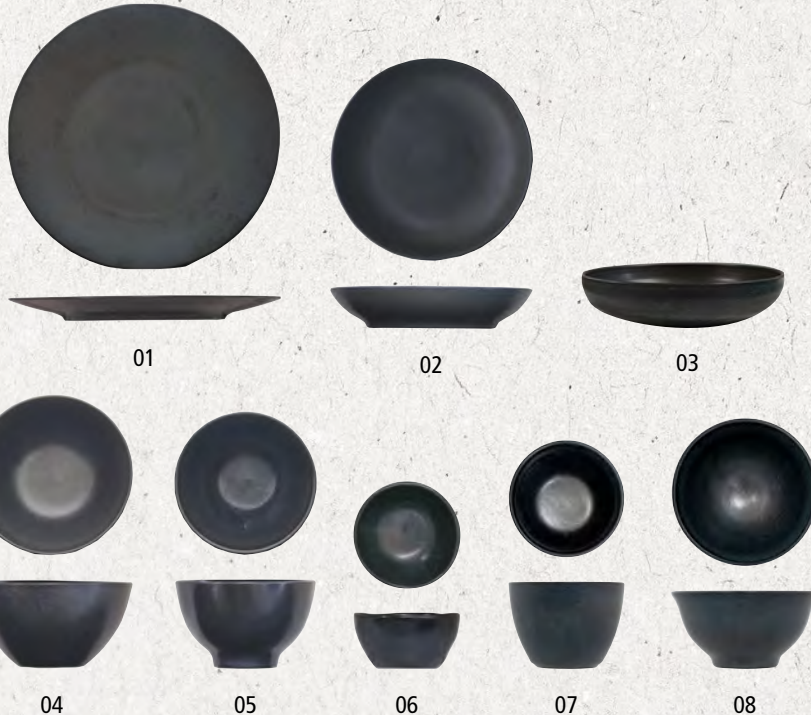

ANDROMEDA COLLECTION

ANDROMEDA COLLECTION

The endless Cornish night skies inspired the use of the Andromeda reactive glaze. A semi matt shimmering black glaze, which subtly varies with shades of petrol blue and granite flecks. Combining a glaze that gives wonderful contrast to your food with fine coupe shapes opens up a world of dramatic food presentation.