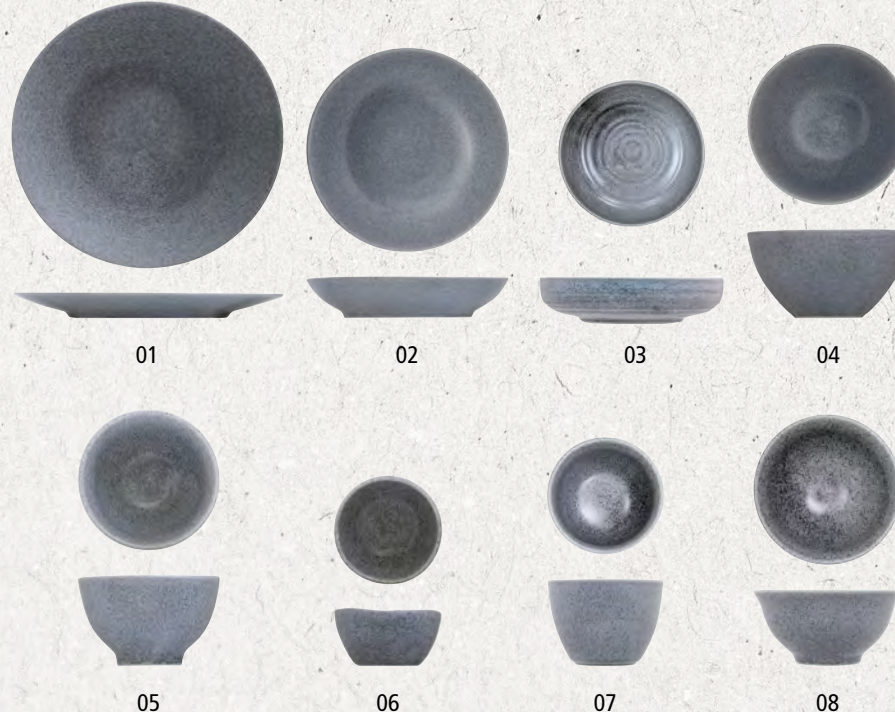

Grey has become the colour of choice to present stunning looking dishes.

Add the crafted look with the Kernow reactive speckle together with a collection of fine coupe shapes your stage is set.

PLATES

01	BL125	Coupe Plate 12 $\frac{3}{8}$ " , 32cm	Case Qty 3
01	BL126	Coupe Plate 10 $\frac{3}{8}$ " , 27.5cm	Case Qty 4
01	BL127	Coupe Plate 8 $\frac{1}{4}$ " , 21cm	Case Qty 6
01	BL131	Coupe Plate 6 $\frac{1}{8}$ " , 16cm	Case Qty 6