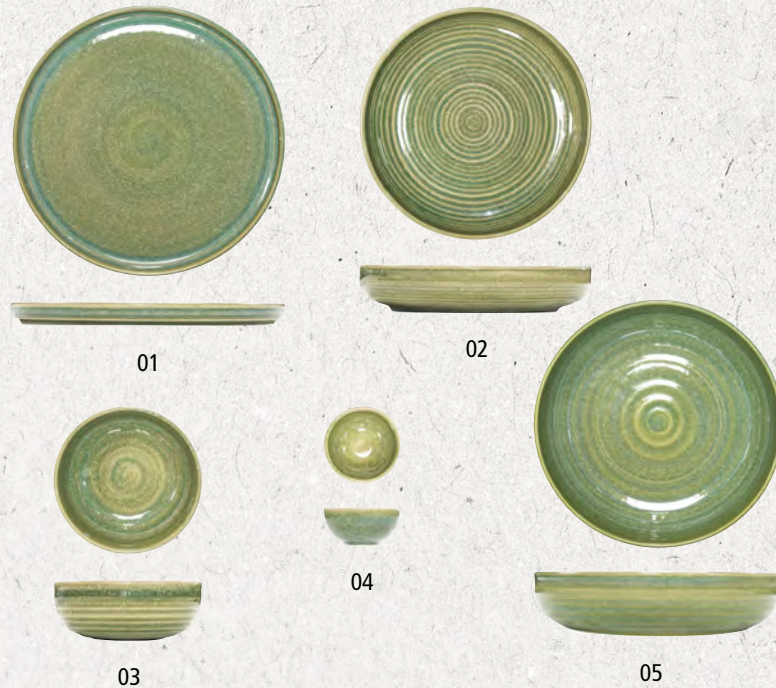

HELIGAN COLLECTION

PLATES

01	BQ932	Dinner Plate 10$\frac{1}{2}$" , 26cm	Case Qty 4
01	BQ933	Salad Plate 8$\frac{1}{2}$" , 22cm	Case Qty 6
01	BQ934	Side Plate 6$\frac{1}{2}$" , 16cm	Case Qty 6

BOWLS

02	BQ938	Bowl 9" , 23cm	Case Qty 4
02	BQ937	Bowl 7$\frac{9}{10}$" , 20cm	Case Qty 4
03	BQ936	Bowl 5$\frac{9}{10}$" , 15cm	Case Qty 6
03	BQ935	Bowl 4$\frac{3}{4}$" , 12cm	Case Qty 6
04	BQ945	Dip Bowl 2.5oz	Case Qty 6
05	BQ946	Buffet Bowl 11" , 28cm	Case Qty 1