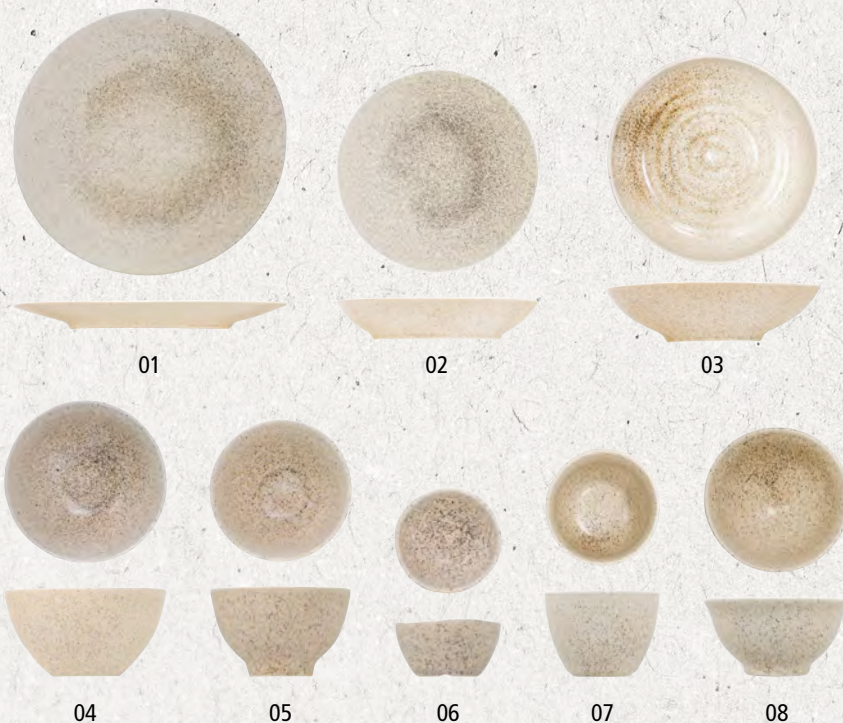

SHORE COLLECTION

SHORE COLLECTION

The dramatic coastline of Cornwall and miles of sandy beaches gave rise to the Artisan Shore collection. Produced in the highest quality vitrified stoneware, Shore has a satin finished warm cream base colour with a dense mineral reactive speckle. Each piece is unique, and natural variations in the finish ensures it does not feel mass produced.