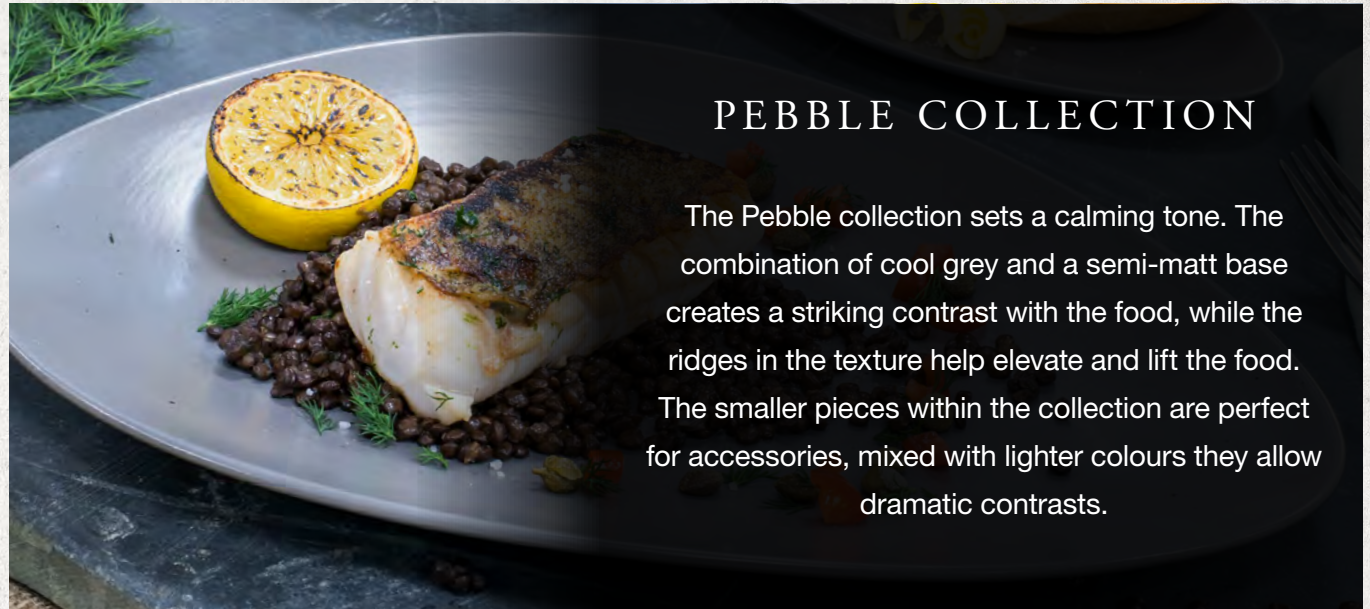

PEBBLE COLLECTION

ISLAND PLATES

01	BK525GY	Island Plate 11½", 37cm	Case Qty 3
01	BK526GY	Island Plate 10½", 33cm	Case Qty 6
01	BK503GY	Island Plate 6⅔", 21cm	Case Qty 12
01	BK527GY	Island Deep Plate 6⅔", 29cm	Case Qty 3

ISLAND BOWLS

02	BK519GY	Island Bowl 5½", 14cm	Case Qty 8
02	BK517GY	Island Bowl 4⅔", 12cm	Case Qty 8

01

02