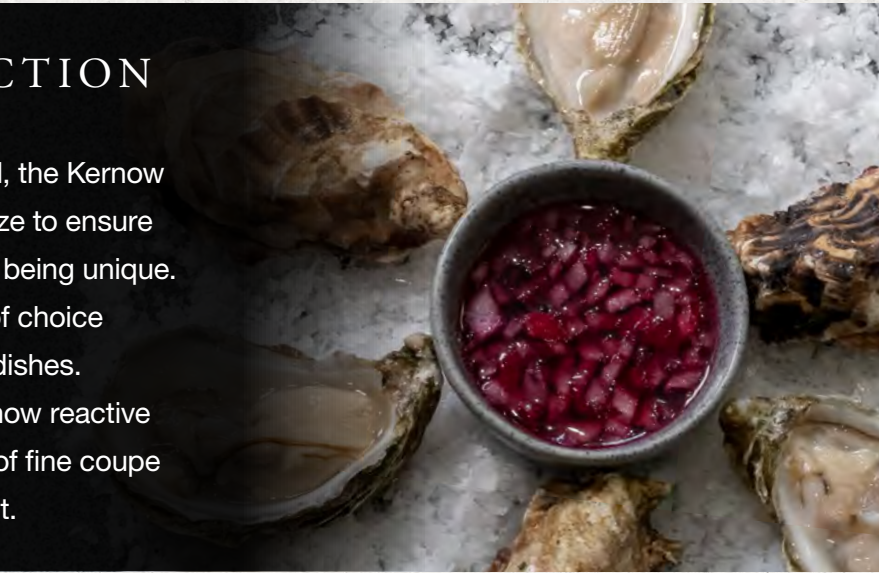

Grey has become the colour of choice to present stunning looking dishes.

Add the crafted look with the Kernow reactive speckle together with a collection of fine coupe shapes your stage is set.

PLATES

01	BL125	Coupe Plate 12 $\frac{3}{8}$ " , 32cm	Case Qty 3
01	BL126	Coupe Plate 10 $\frac{3}{8}$ " , 27.5cm	Case Qty 4
01	BL127	Coupe Plate 8 $\frac{1}{4}$ " , 21cm	Case Qty 6
01	BL131	Coupe Plate 6 $\frac{1}{8}$ " , 16cm	Case Qty 6