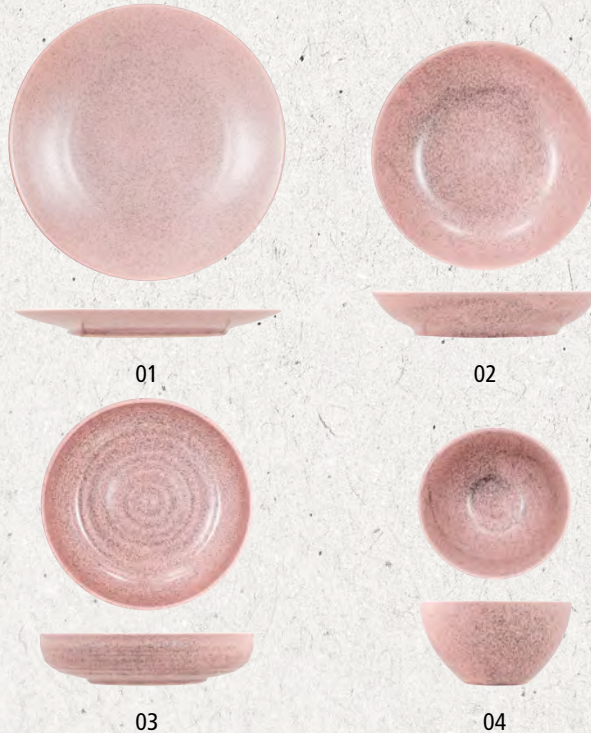

ARMERIA COLLECTION

ARMERIA COLLECTION

A satin finish glaze in warm pink and reactive grey mineral flecks, Armeria provides a subtle pink backdrop that will beautifully enhance the presentation of any dish while still leaving your food to do the shouting.