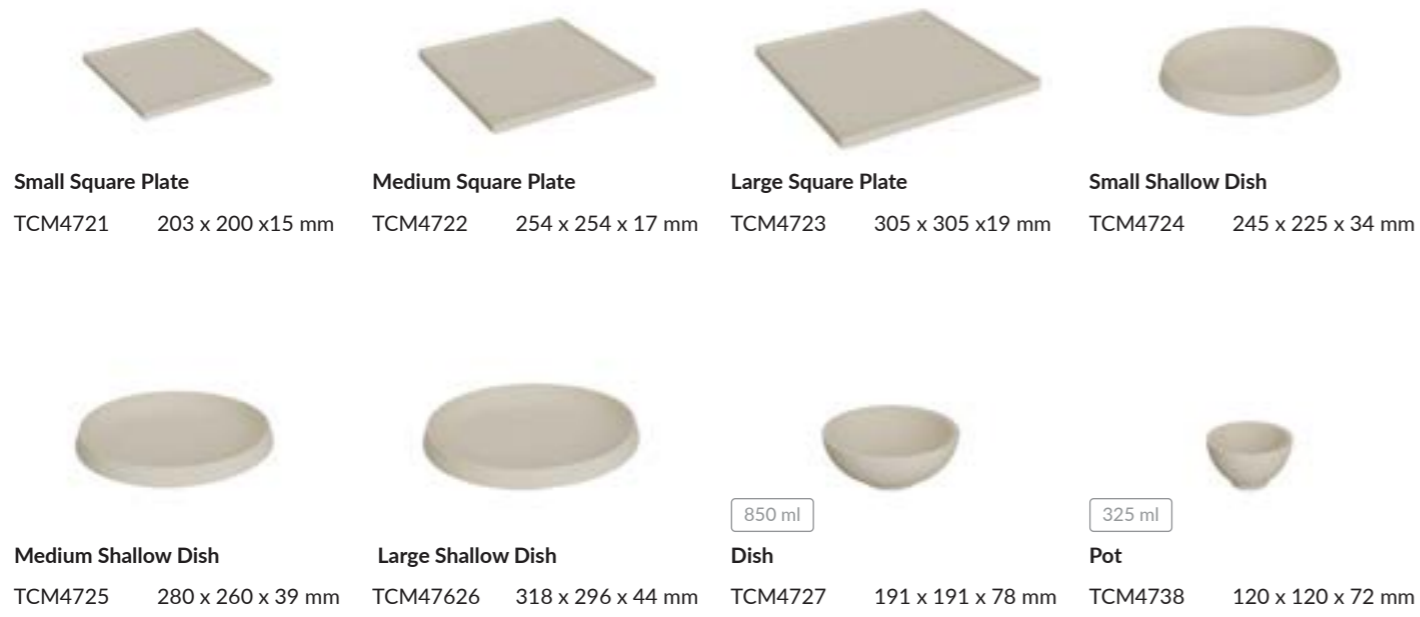

TRAFALGAR

PARCHMENT