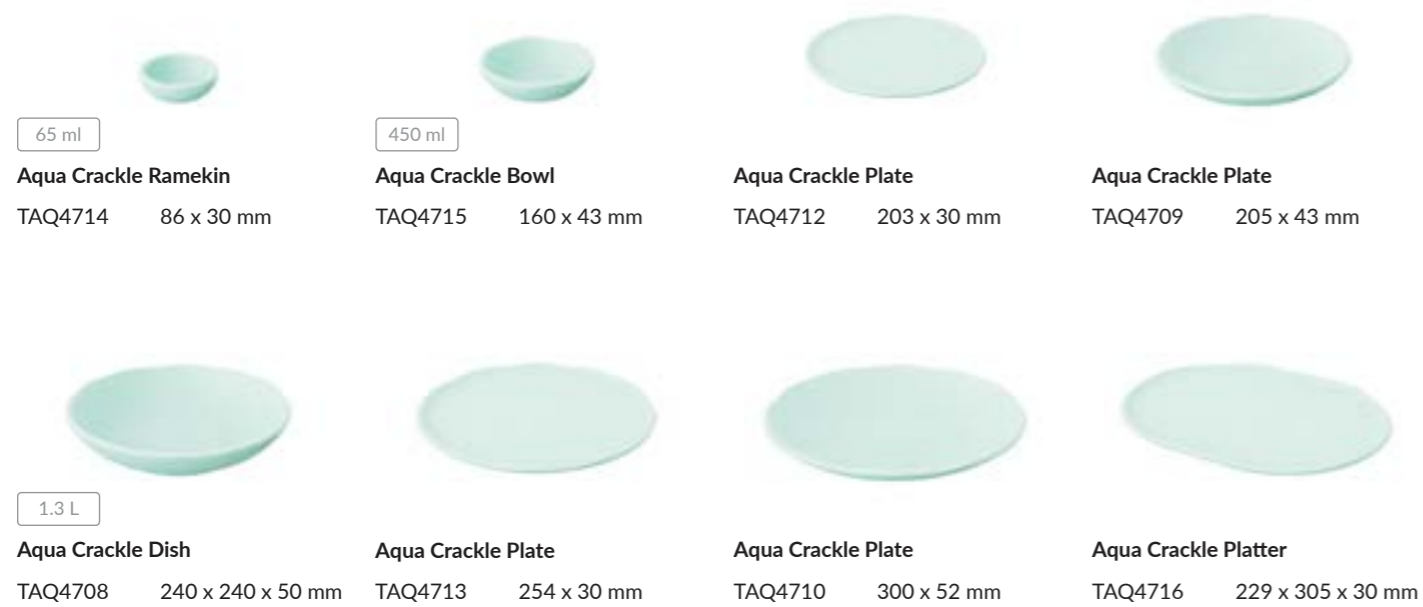

AQUA

65 ml Aqua Crackle Ramekin TAQ4714 86 x 30 mm	450 ml Aqua Crackle Bowl TAQ4715 160 x 43 mm	Aqua Crackle Plate TAQ4712 203 x 30 mm	Aqua Crackle Plate TAQ4709 205 x 43 mm
1.3 L Aqua Crackle Dish TAQ4708 240 x 240 x 50 mm	Aqua Crackle Plate TAQ4713 254 x 30 mm	Aqua Crackle Plate TAQ4710 300 x 52 mm	Aqua Crackle Platter TAQ4716 229 x 305 x 30 mm