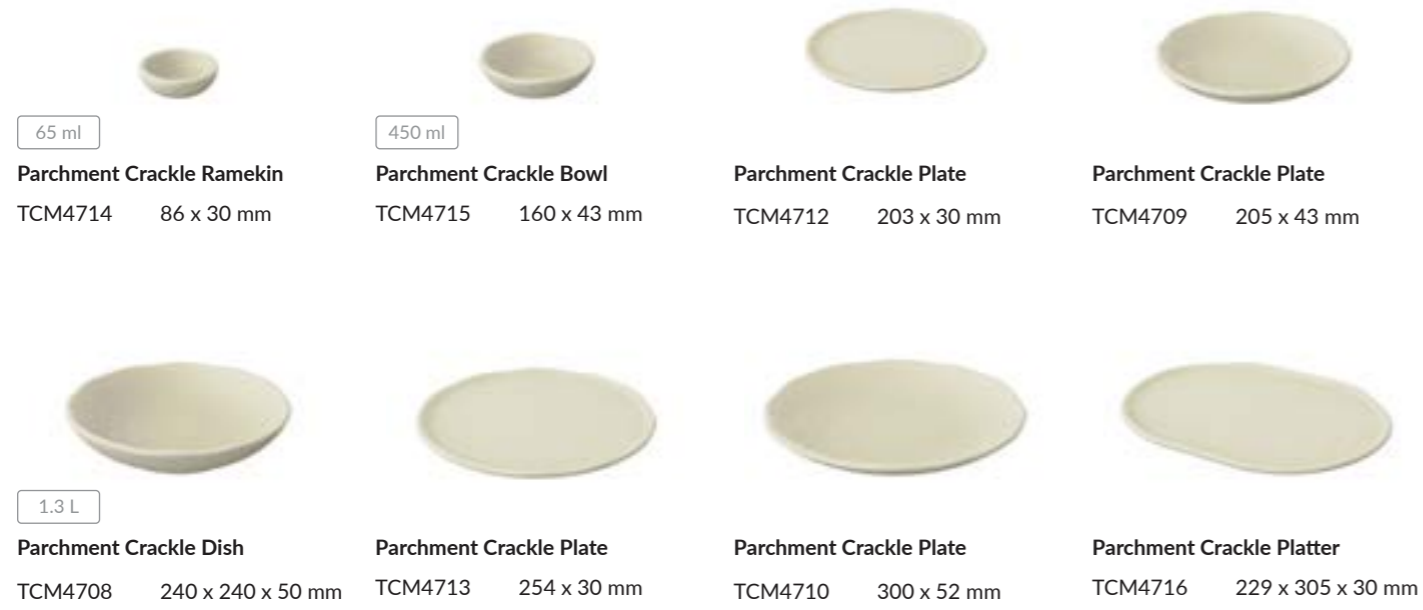

1.3 L
Agate Grey Crackle Dish
TGY4708 240 x 240 x 50 mm

Agate Grey Crackle Plate
TGY4713 254 x 30 mm
- 

Agate Grey Crackle Plate
TGY4710 300 x 52 mm

Agate Grey Crackle Platter
TGY4716 229 x 305 x 30 mm

PARCHMENT

Search: Dalebrook Supplies

Visuals are to be used as a visual representation of final products only. Final products may vary in appearance.