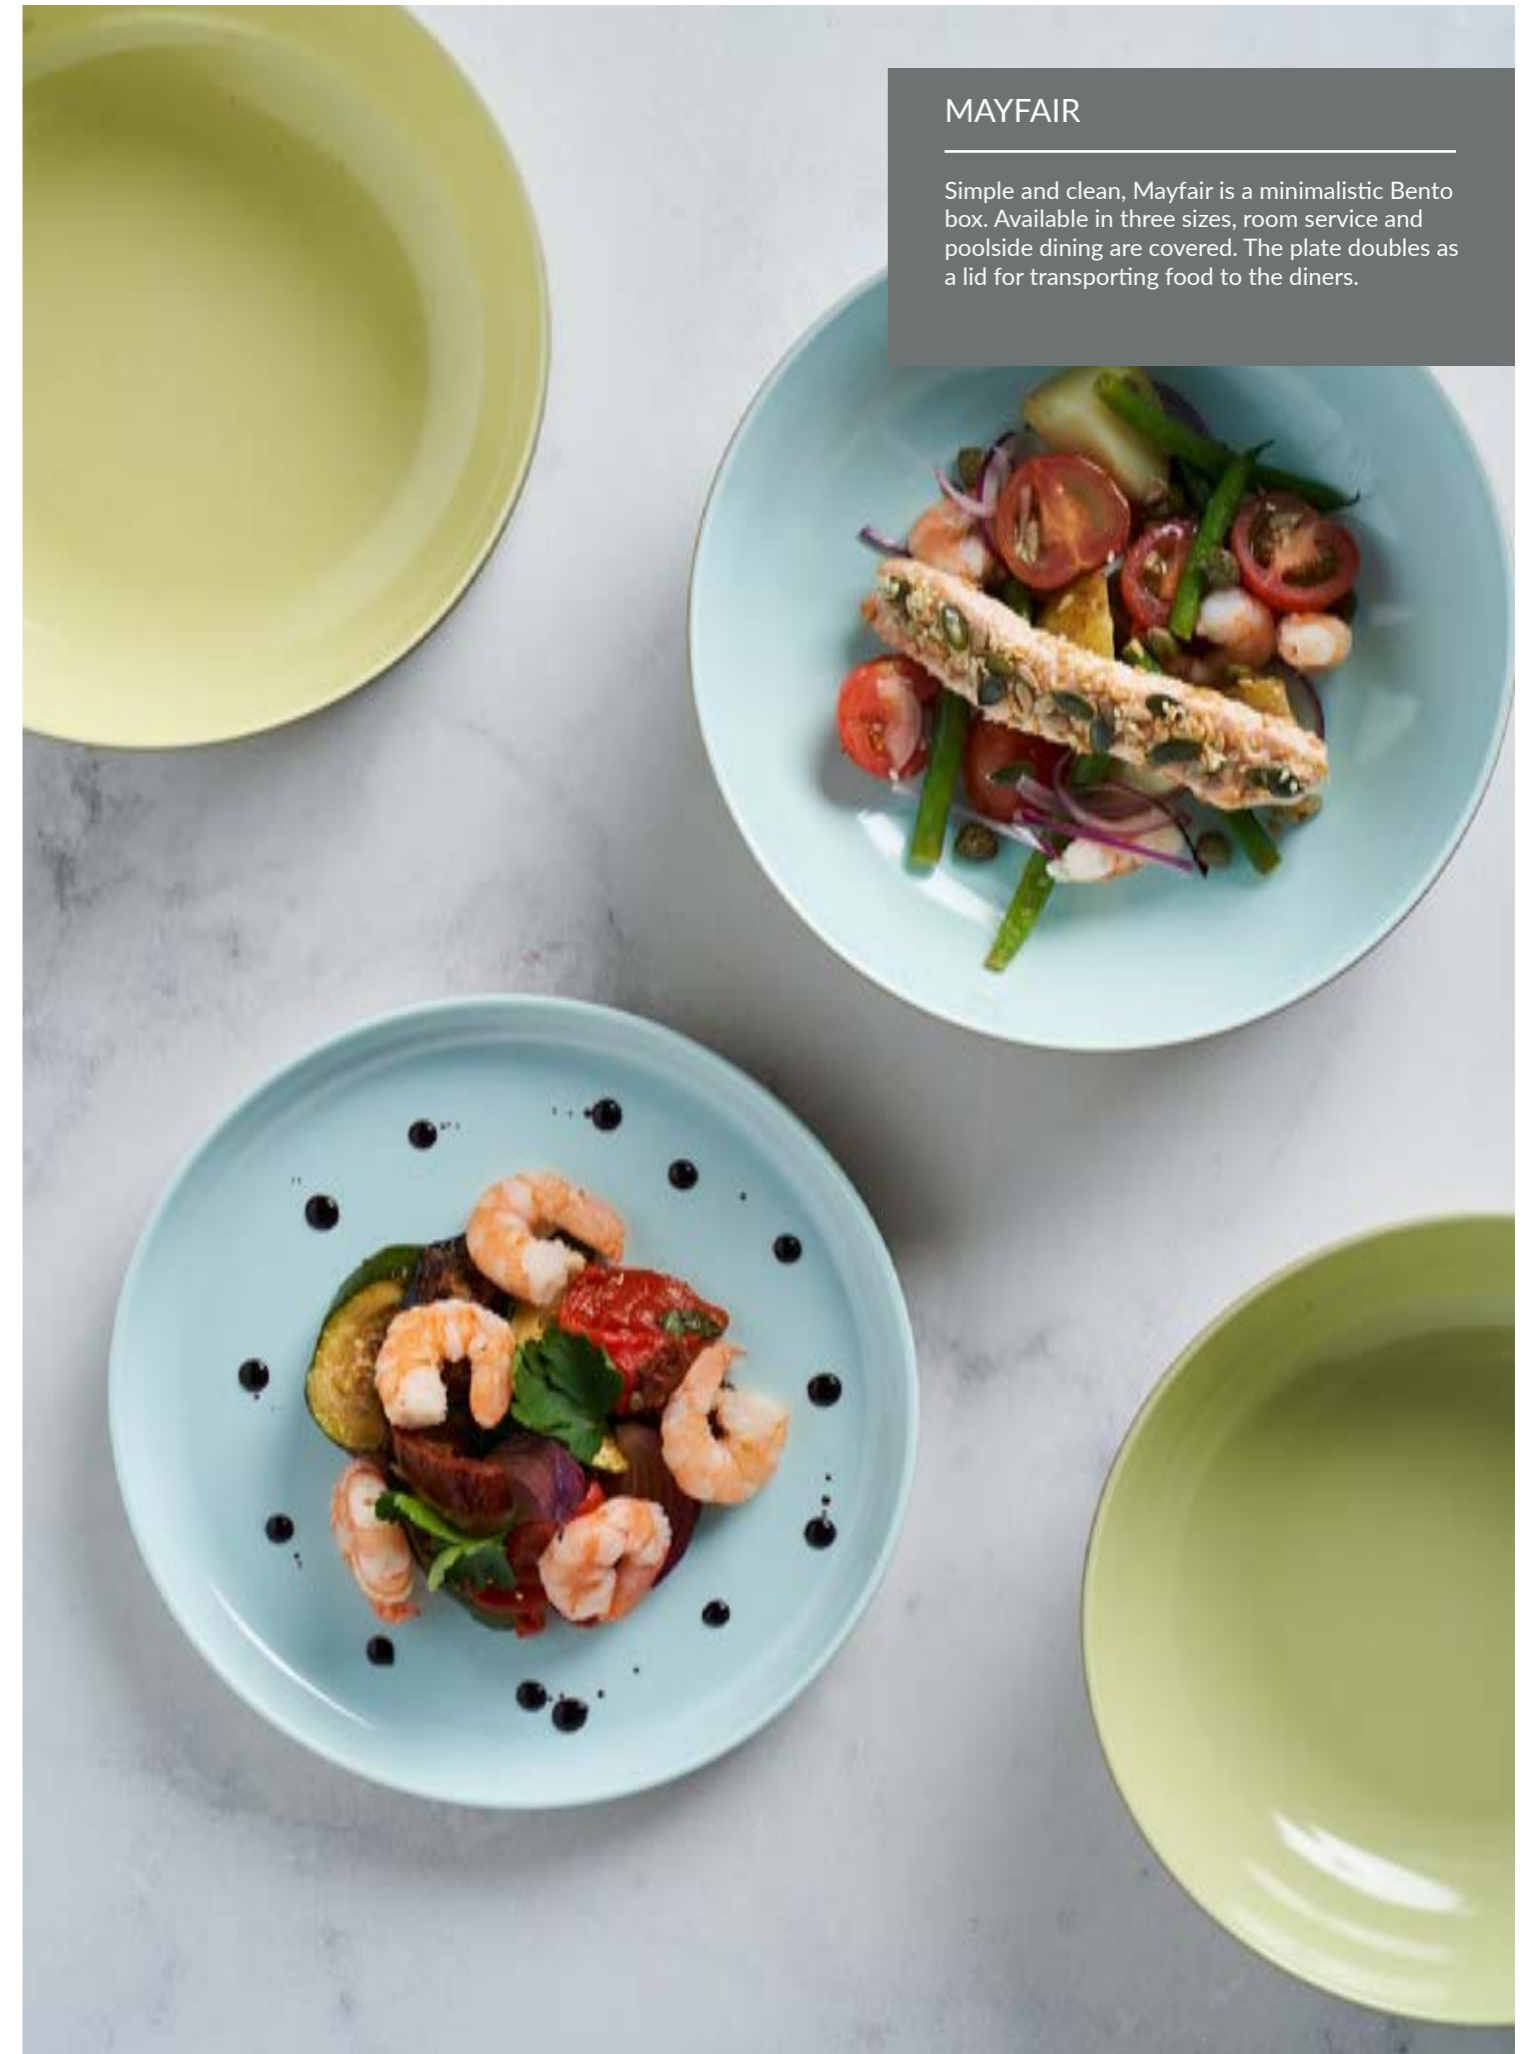

Large Plate
TSG4653BL 278 x 22 mm

500 ml
Small Dish
TSG4654BL 131 x 63 mm

1.4 L
Medium Dish
TSG4656BL 201 x 63 mm

2.4 L
Large Dish
TSG4655BL 272 x 65 mm

MAYFAIR

Simple and clean, Mayfair is a minimalistic Bento box. Available in three sizes, room service and poolside dining are covered. The plate doubles as a lid for transporting food to the diners.