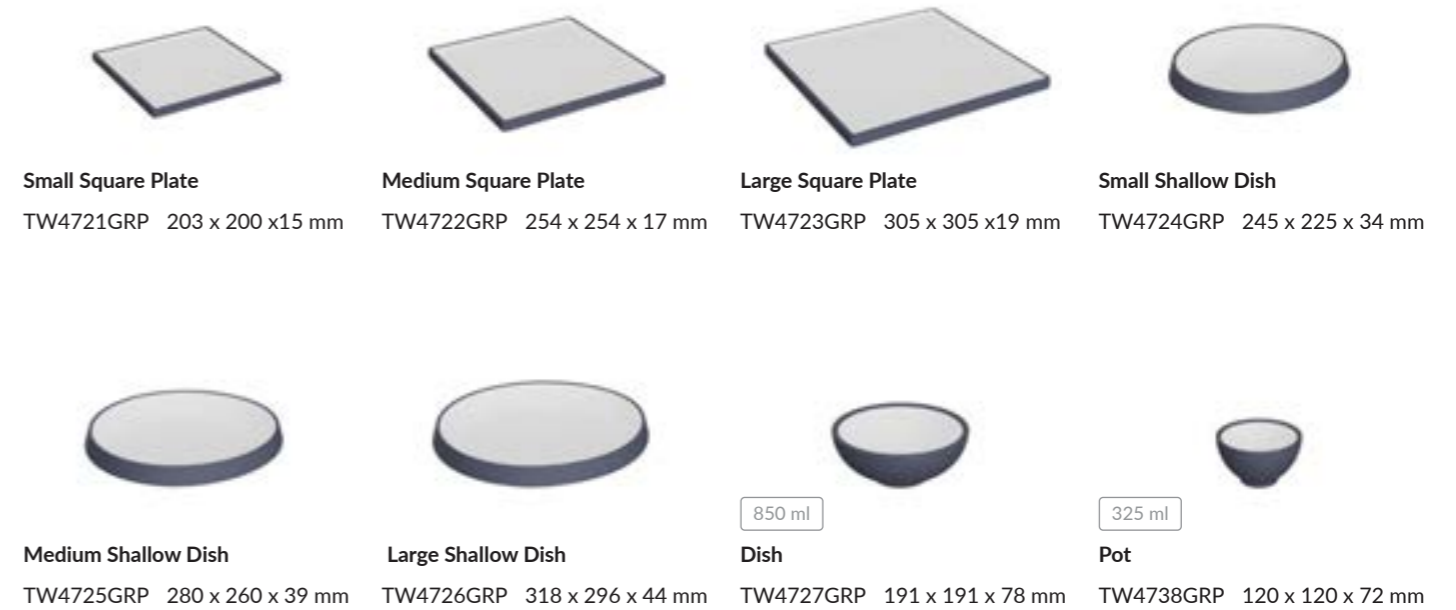

WHITE AND GRAPE