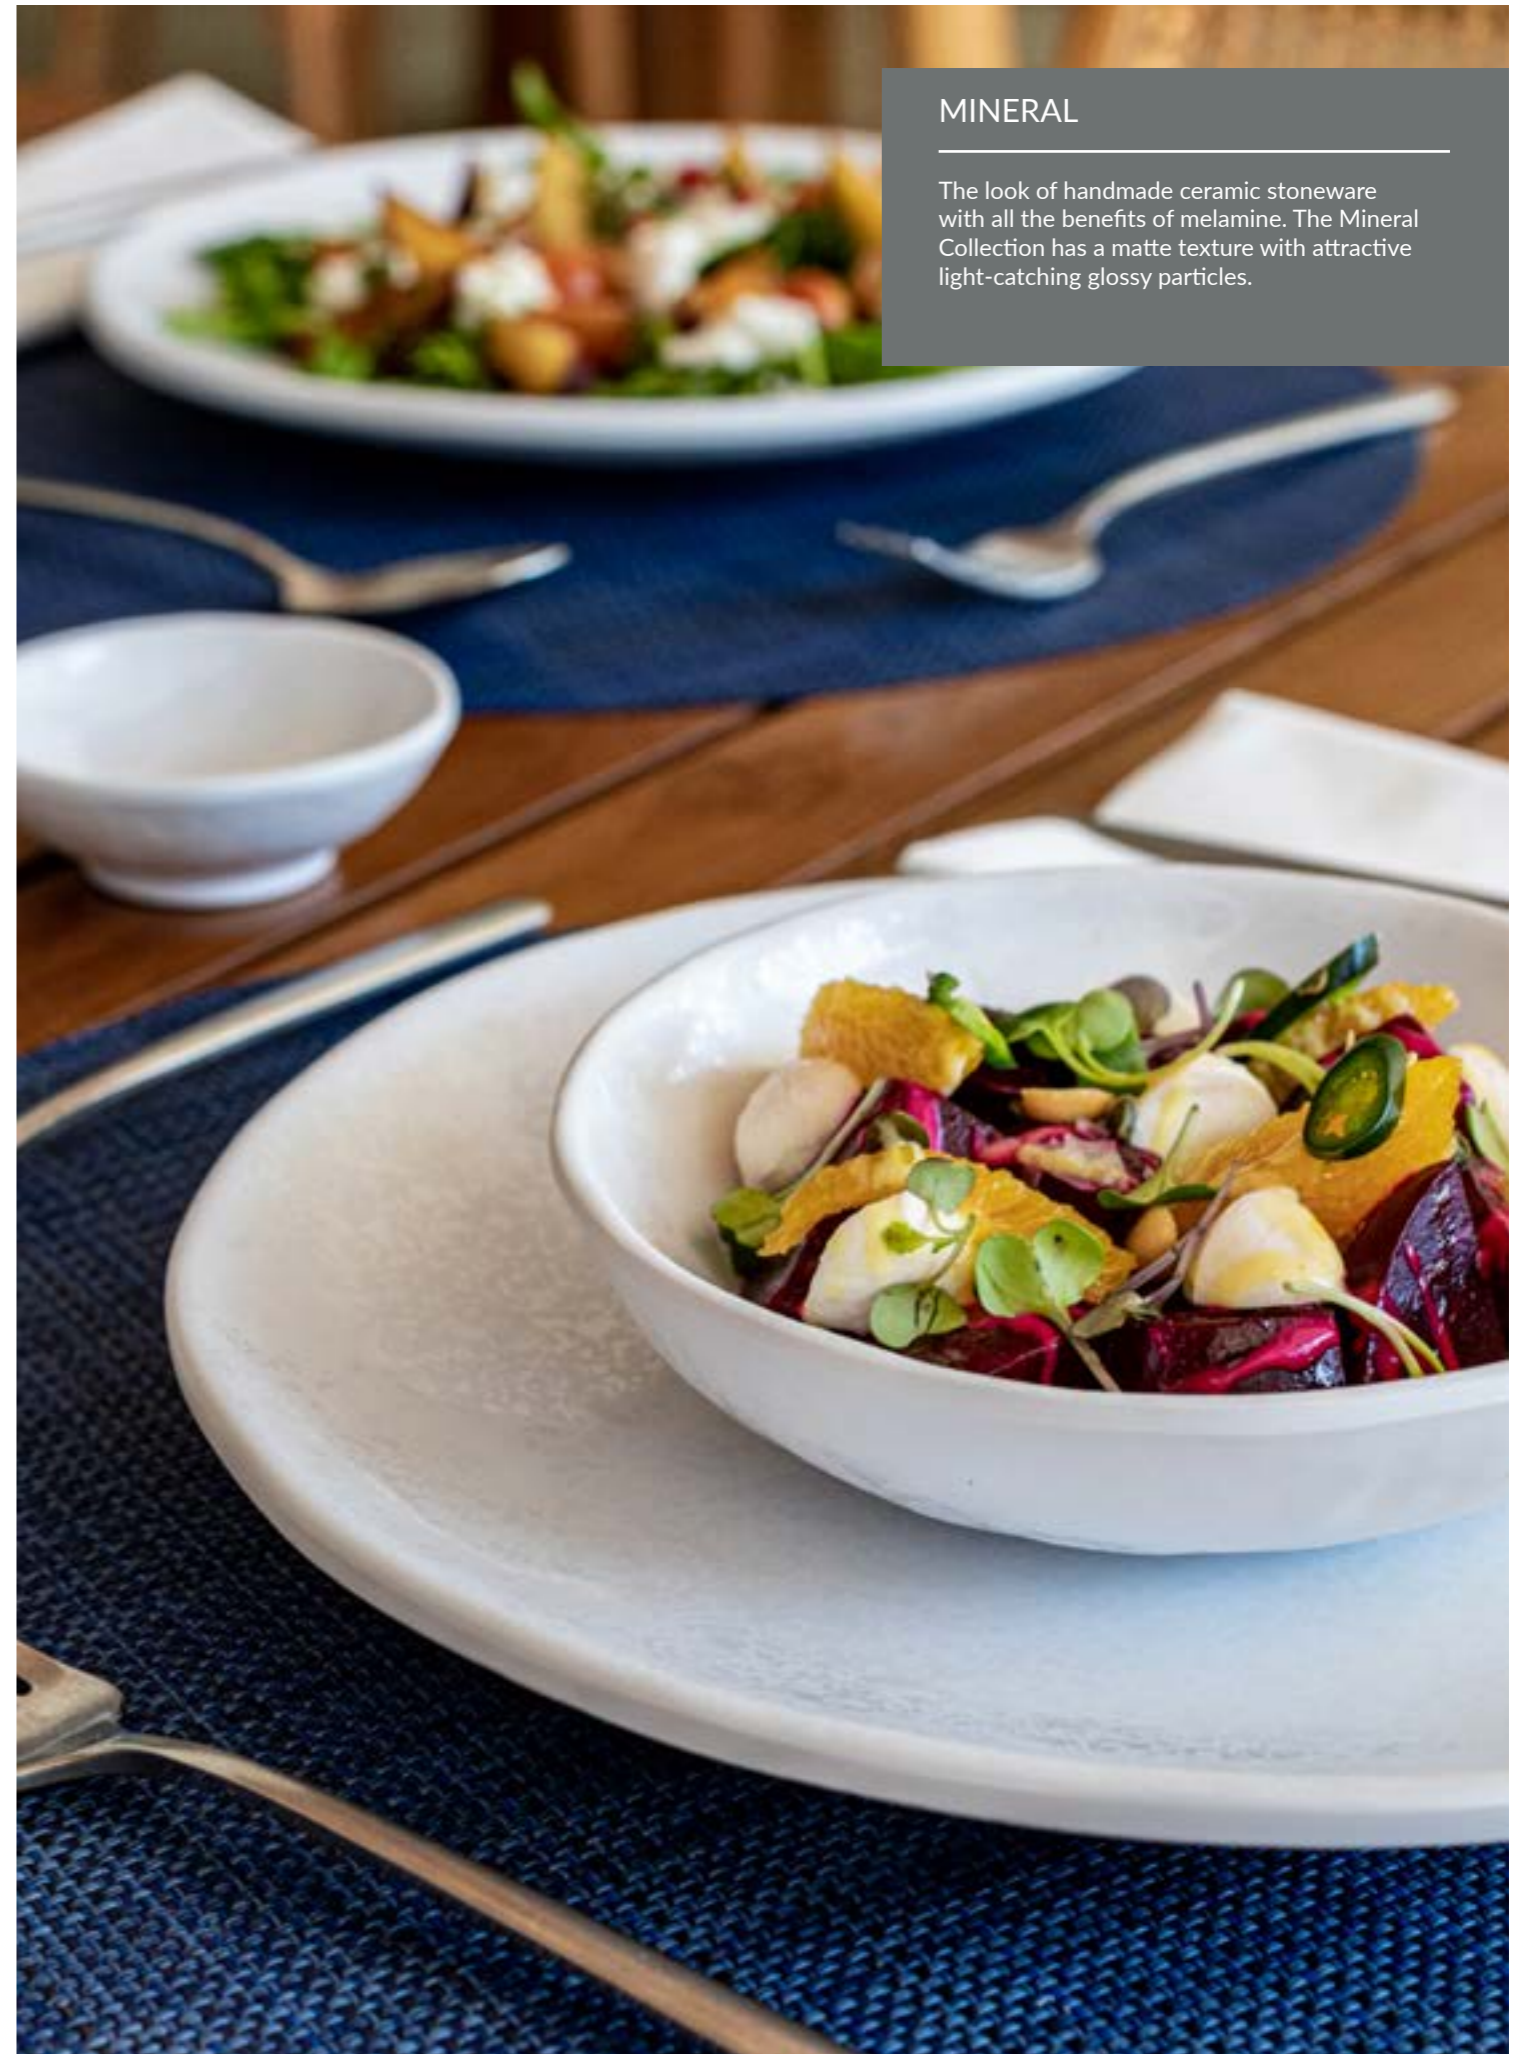

65 ml Blanche Crackle Ramekin T4714 86 x 30 mm	450 ml Blanche Crackle Bowl T4715 160 x 43 mm	Blanche Crackle Plate T4712 203 x 30 mm	Blanche Crackle Plate T4709 205 x 43 mm
1.3 L Blanche Crackle Dish T4708 240 x 240 x 50 mm	Blanche Crackle Plate T4713 254 x 30 mm	Blanche Crackle Plate T4710 300 x 52 mm	Blanche Crackle Platter T4716 229 x 305 x 30 mm

65 ml Aqua Crackle Ramekin TAQ4714 86 x 30 mm	450 ml Aqua Crackle Bowl TAQ4715 160 x 43 mm	Aqua Crackle Plate TAQ4712 203 x 30 mm	Aqua Crackle Plate TAQ4709 205 x 43 mm
1.3 L Aqua Crackle Dish TAQ4708 240 x 240 x 50 mm	Aqua Crackle Plate TAQ4713 254 x 30 mm	Aqua Crackle Plate TAQ4710 300 x 52 mm	Aqua Crackle Platter TAQ4716 229 x 305 x 30 mm

MINERAL

The look of handmade ceramic stoneware with all the benefits of melamine. The Mineral Collection has a matte texture with attractive light-catching glossy particles.