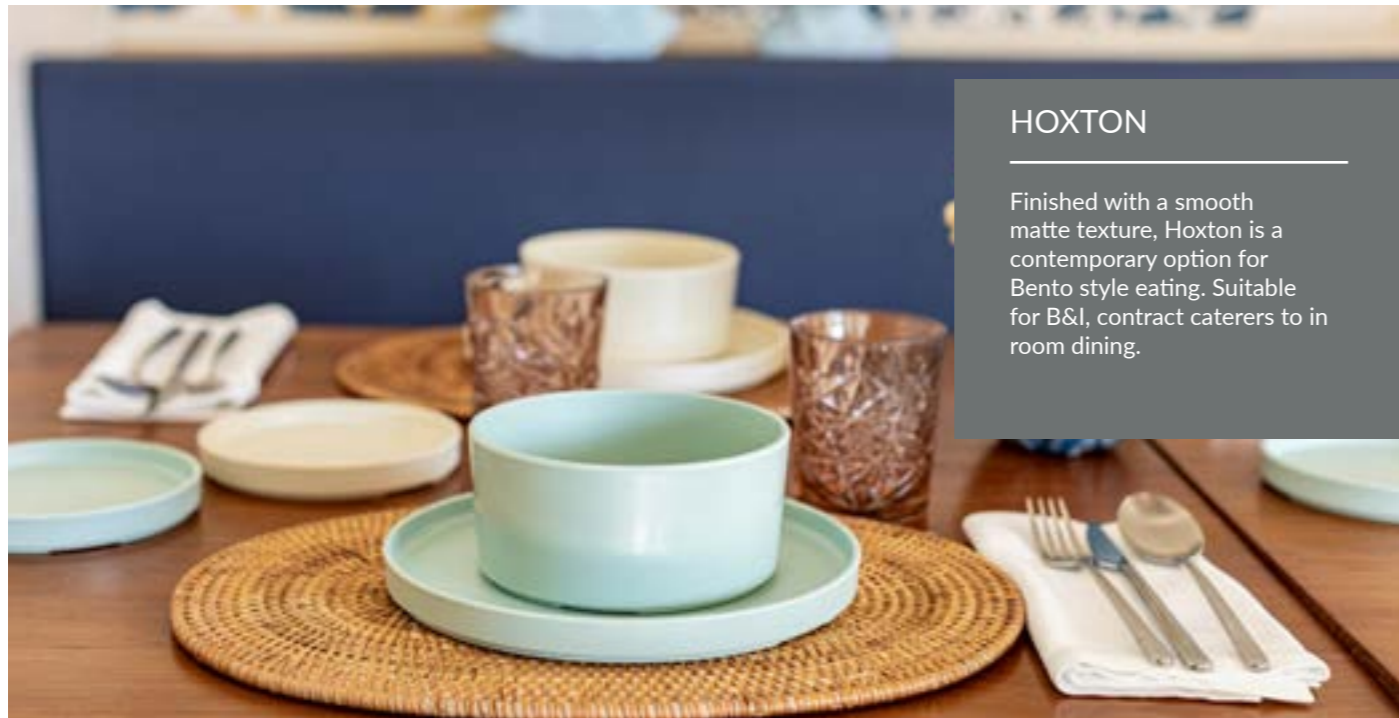

CONTENTS

HOXTON	04
PIGMENT	06
MAYFAIR	08
TRAFALGAR	12
MINERAL	16

HOXTON

Finished with a smooth matte texture, Hoxton is a contemporary option for Bento style eating. Suitable for B&I, contract caterers to in room dining.